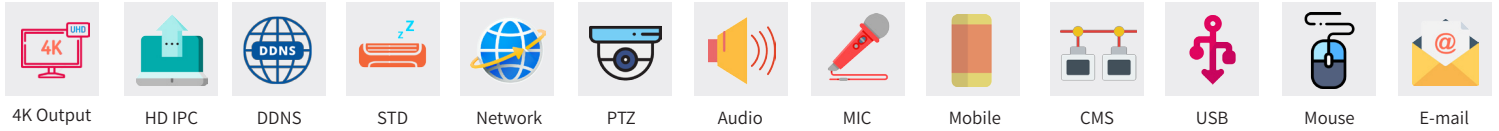

## Introduction

GE-XVR 4104-AS1 series is 4 CH 1080P lite high definition DVRs with ability to connect analog and IP cameras simultaneously, which adopt the standard H.264 high profile compression format and the most advanced SOC technique to ensure real time recording in each channel and realize